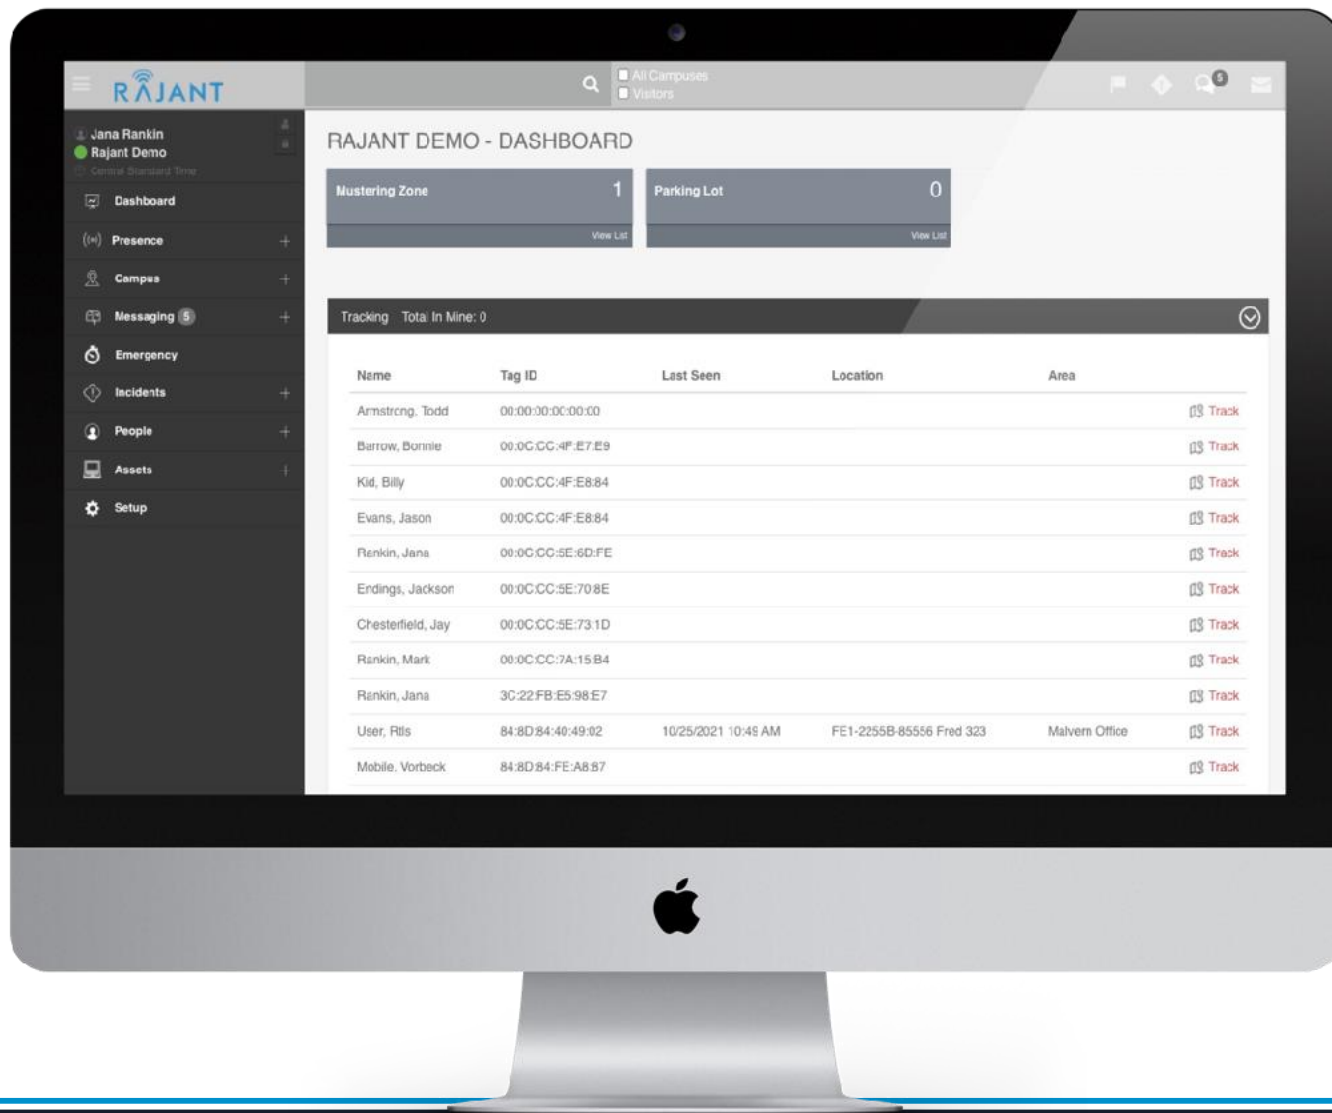

Asset Tracking

Active RFID Tags

Analytics & Reporting

Exceptions & Real-time Alerts

Track people, vehicles, equipment, BreadCrumbs – any Wi-Fi device* or RFID tag

- Locate individuals
- Real-time safety assessment
- Complete workflow & dashboards
- Digital Device Footprint
- GPS Tracking to be added in the future

* Wi-Fi devices must have a static MAC address

Bi-Directional Real-Time Communications

- Bi-Directional Communication
- Notify Individuals of an emergency
- Real-Time Alerts (text, email, & chat)
- Send Emergency Procedures to Devices
- Automated Broadcast Alerts

- Multiple Users in Multiple Locations
- Incidents are reported into a Central Repository
- Digital Paper Trail. Fully Documented timeline
- Ability to Associate Video/Files
- Automated Alerting
- Associate Video and Images in Timeline

- Real-Time Reports
- Device Dwell Time Maps
- Device Density Maps
- Remote Access
- Zone Alerts
- Real-Time Alerts (text & email)

Personnel & Asset Tracking Software

MeshTracer is the most effective mustering and tracking, incident management, and communication platform on the market today.