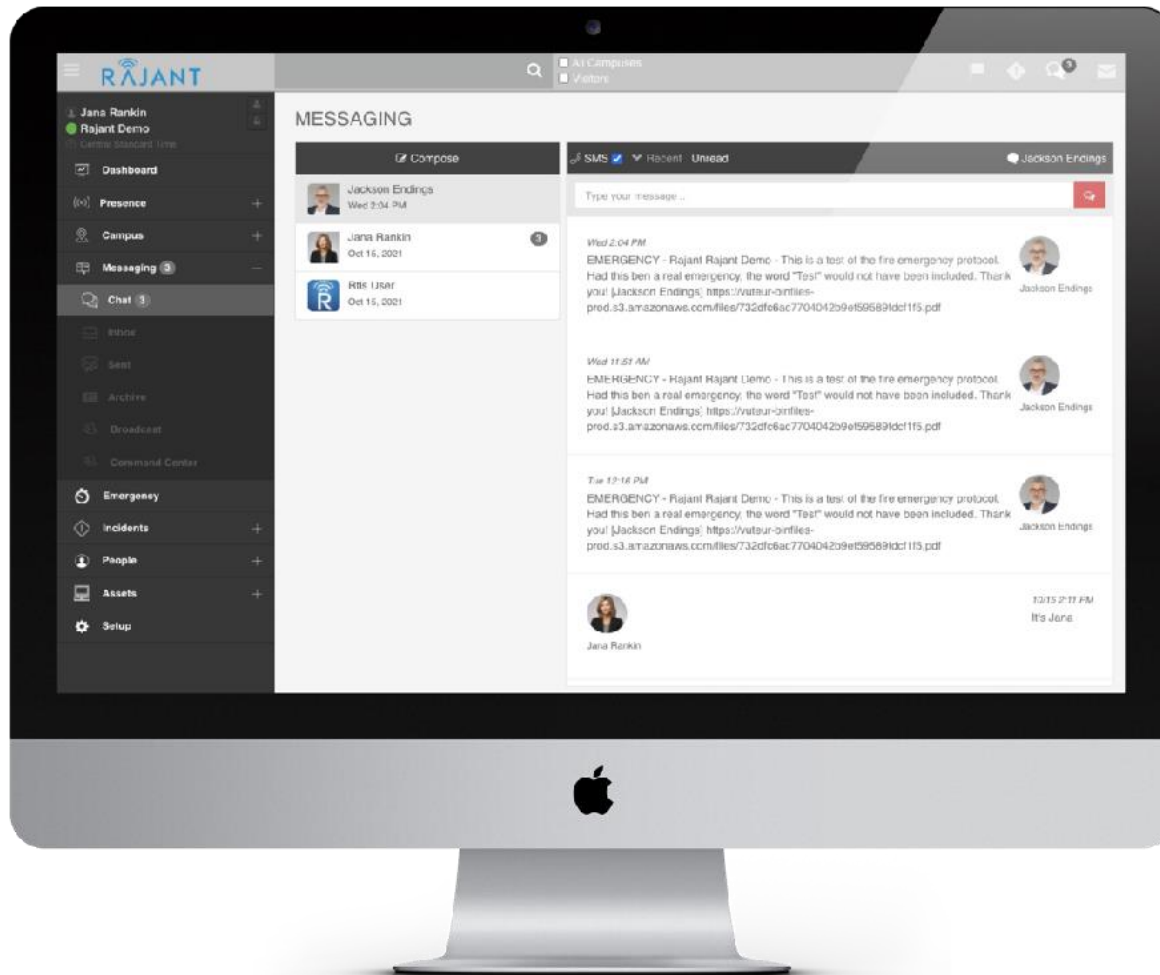

Bi-Directional Real-Time Communications

- Bi-Directional Communication
- Notify Individuals of an emergency
- Real-Time Alerts (text, email, & chat)
- Send Emergency Procedures to Devices
- Automated Broadcast Alerts