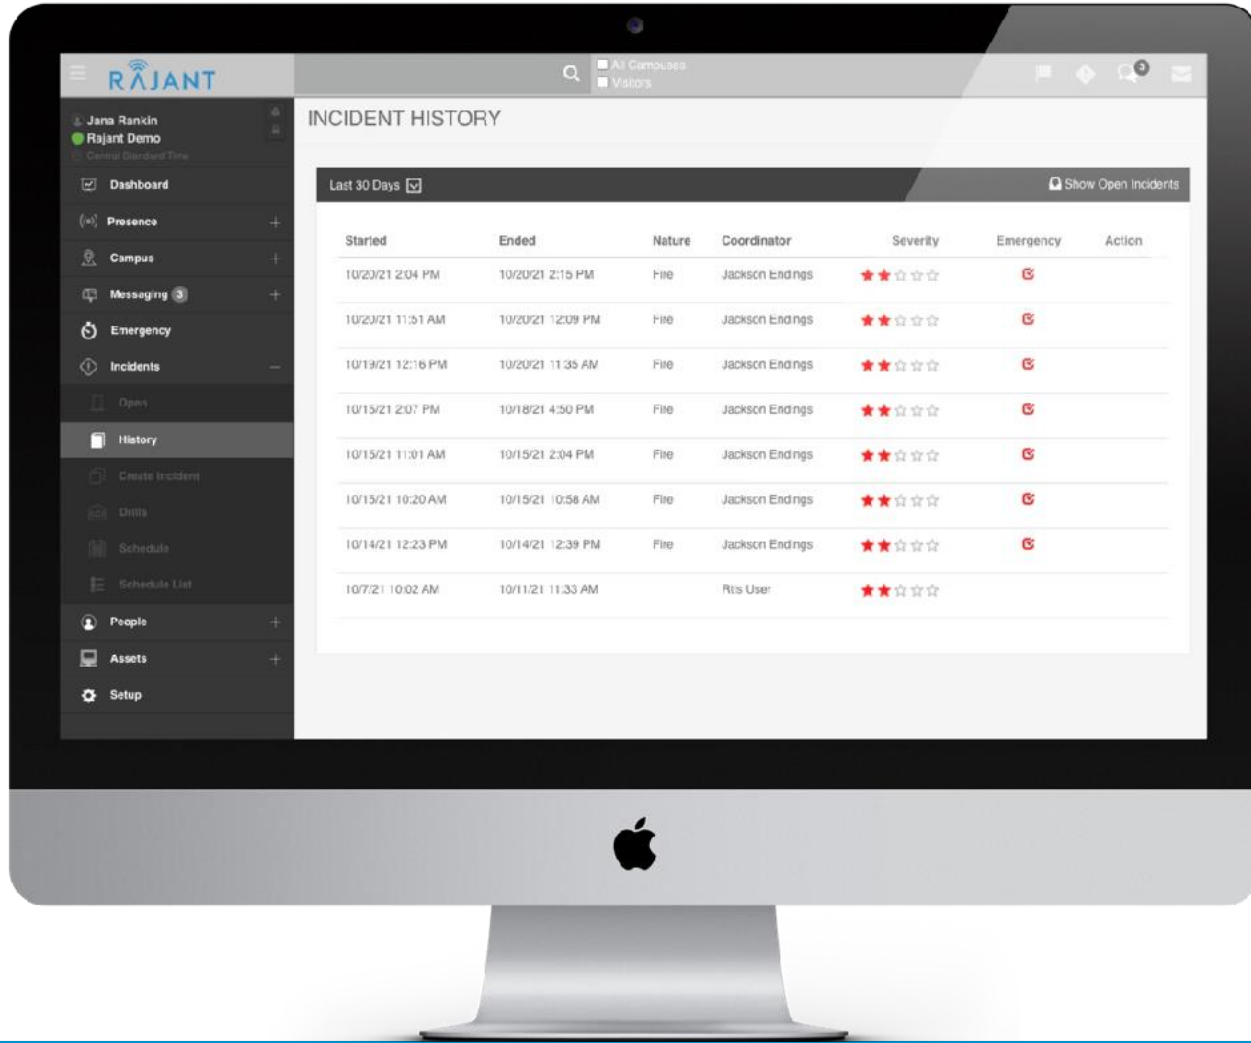

Live maps, mustering, & safety assessments

Event/Incident Detection

Person of Interest / Hostile On Campus

Mass Notification Bi-Directional Messaging

Text, App & Email Broadcast

Visitor Management

Emergency Alerts
Mustering

Asset Tracking

Active RFID Tags

Analytics & Reporting

Exceptions & Real-time Alerts

Track people, vehicles, equipment, BreadCrumbs – any Wi-Fi device* or RFID tag

- Locate individuals
- Real-time safety assessment
- Complete workflow & dashboards
- Digital Device Footprint
- GPS Tracking to be added in the future

- Multiple Users in Multiple Locations
- Incidents are reported into a Central Repository
- Digital Paper Trail. Fully Documented timeline
- Ability to Associate Video/Files
- Automated Alerting
- Associate Video and Images in Timeline

- Real-Time Reports
- Device Dwell Time Maps
- Device Density Maps
- Remote Access
- Zone Alerts
- Real-Time Alerts (text & email)

Personnel & Asset Tracking Software

MeshTracer is the most effective mustering and tracking, incident management, and communication platform on the market today.