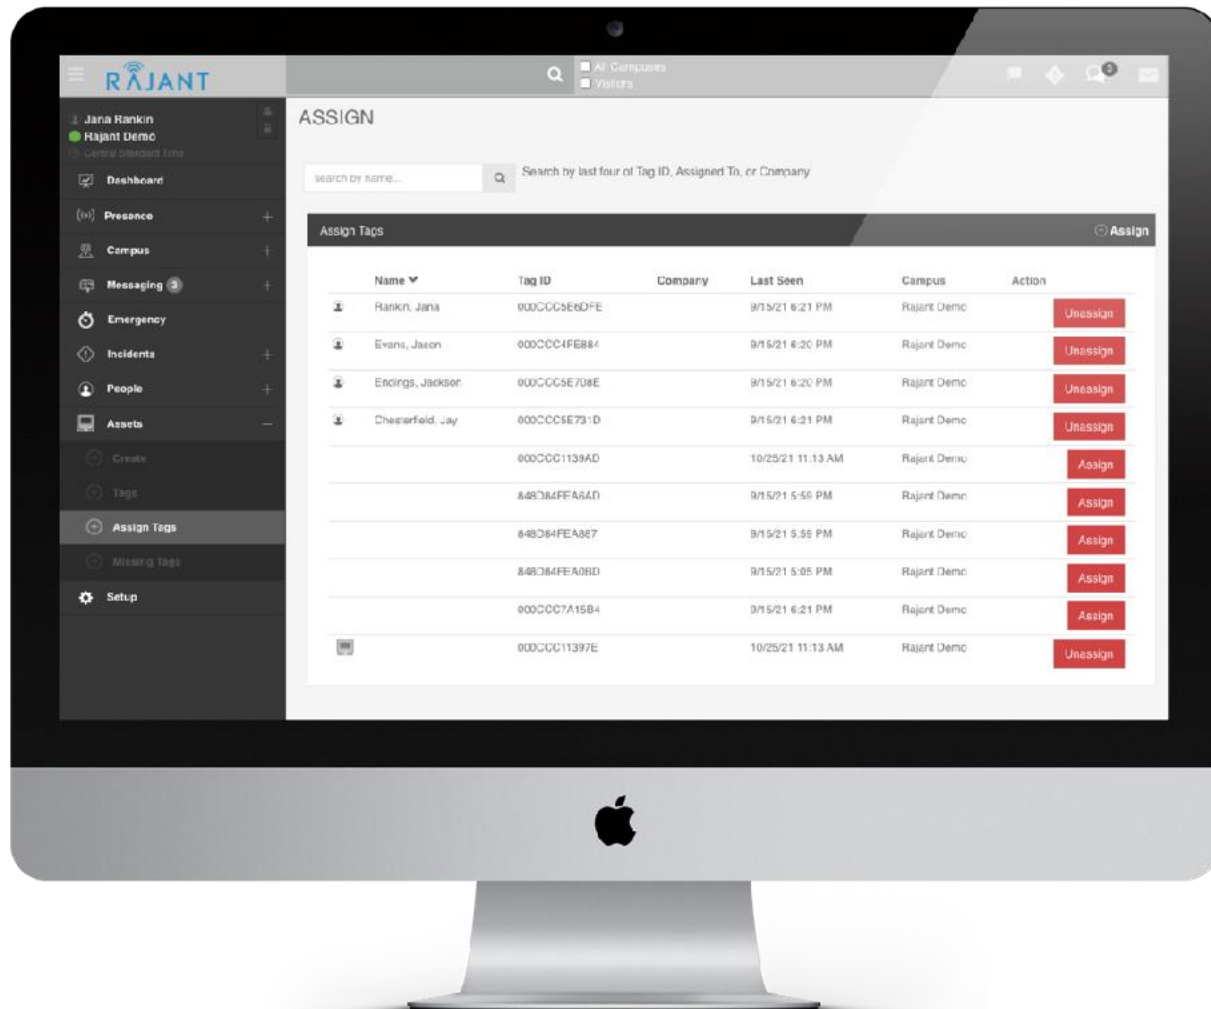

- Tracking Via Asset Tag
- Easily Assign/Un-assign Tags
- Zone Alerts
- Real-Time Alerts (text & email)