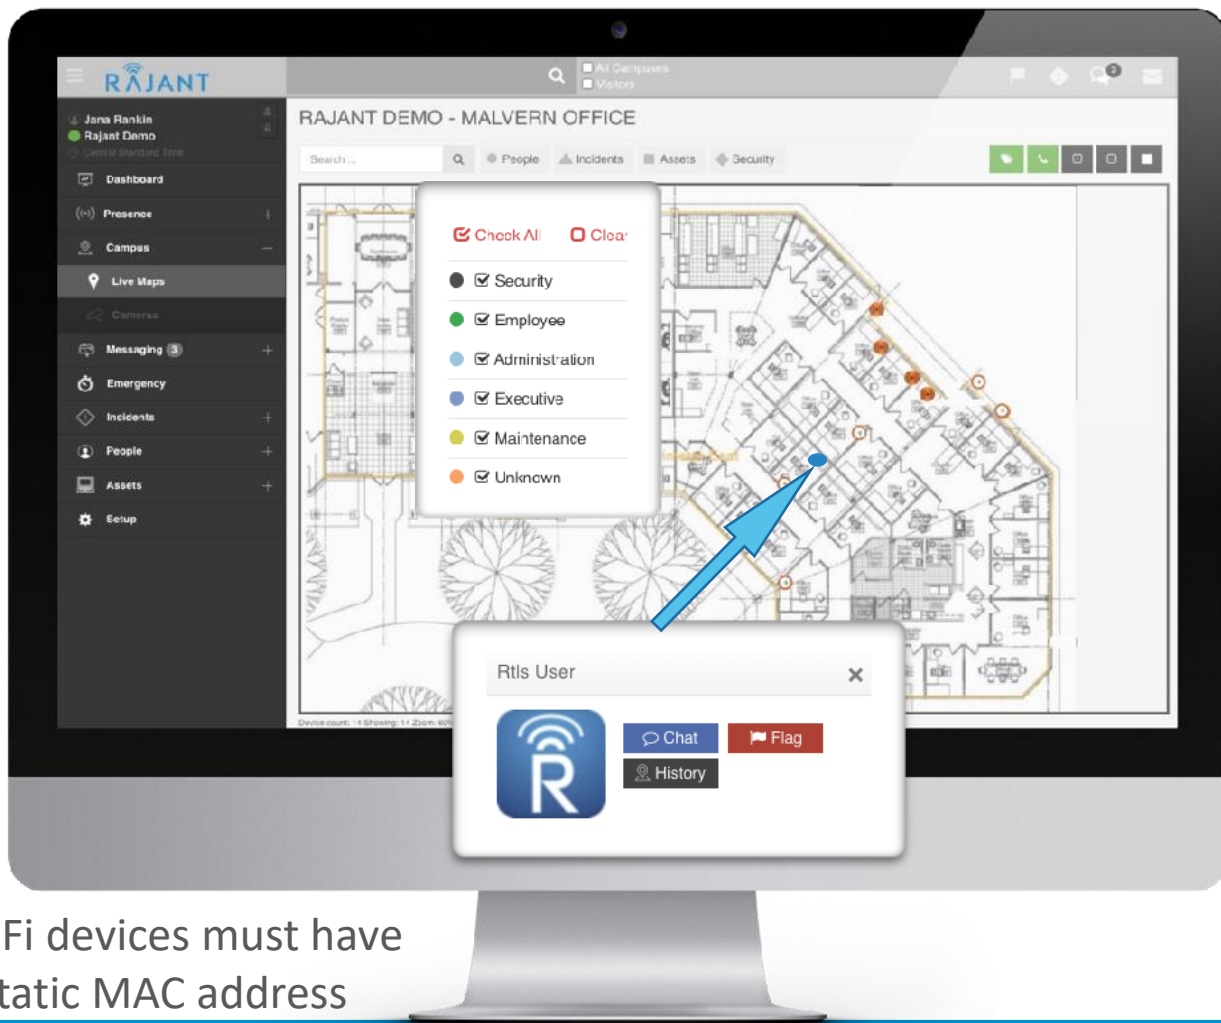

Live maps, mustering, & safety assessments

Event/Incident Detection

Person of Interest / Hostile On Campus

Mass Notification Bi-Directional Messaging

Text, App & Email Broadcast

Visitor Management

Emergency Alerts
Mustering

Asset Tracking

Active RFID Tags

Analytics & Reporting

Exceptions & Real-time Alerts

Track people, vehicles, equipment, BreadCrumbs – any Wi-Fi device* or RFID tag

- Locate individuals
- Real-time safety assessment
- Complete workflow & dashboards
- Digital Device Footprint
- GPS Tracking to be added in the future

* Wi-Fi devices must have a static MAC address

Bi-Directional Real-Time Communications

- Bi-Directional Communication
- Notify Individuals of an emergency
- Real-Time Alerts (text, email, & chat)
- Send Emergency Procedures to Devices
- Automated Broadcast Alerts

- Multiple Users in Multiple Locations
- Incidents are reported into a Central Repository
- Digital Paper Trail. Fully Documented timeline
- Ability to Associate Video/Files
- Automated Alerting
- Associate Video and Images in Timeline